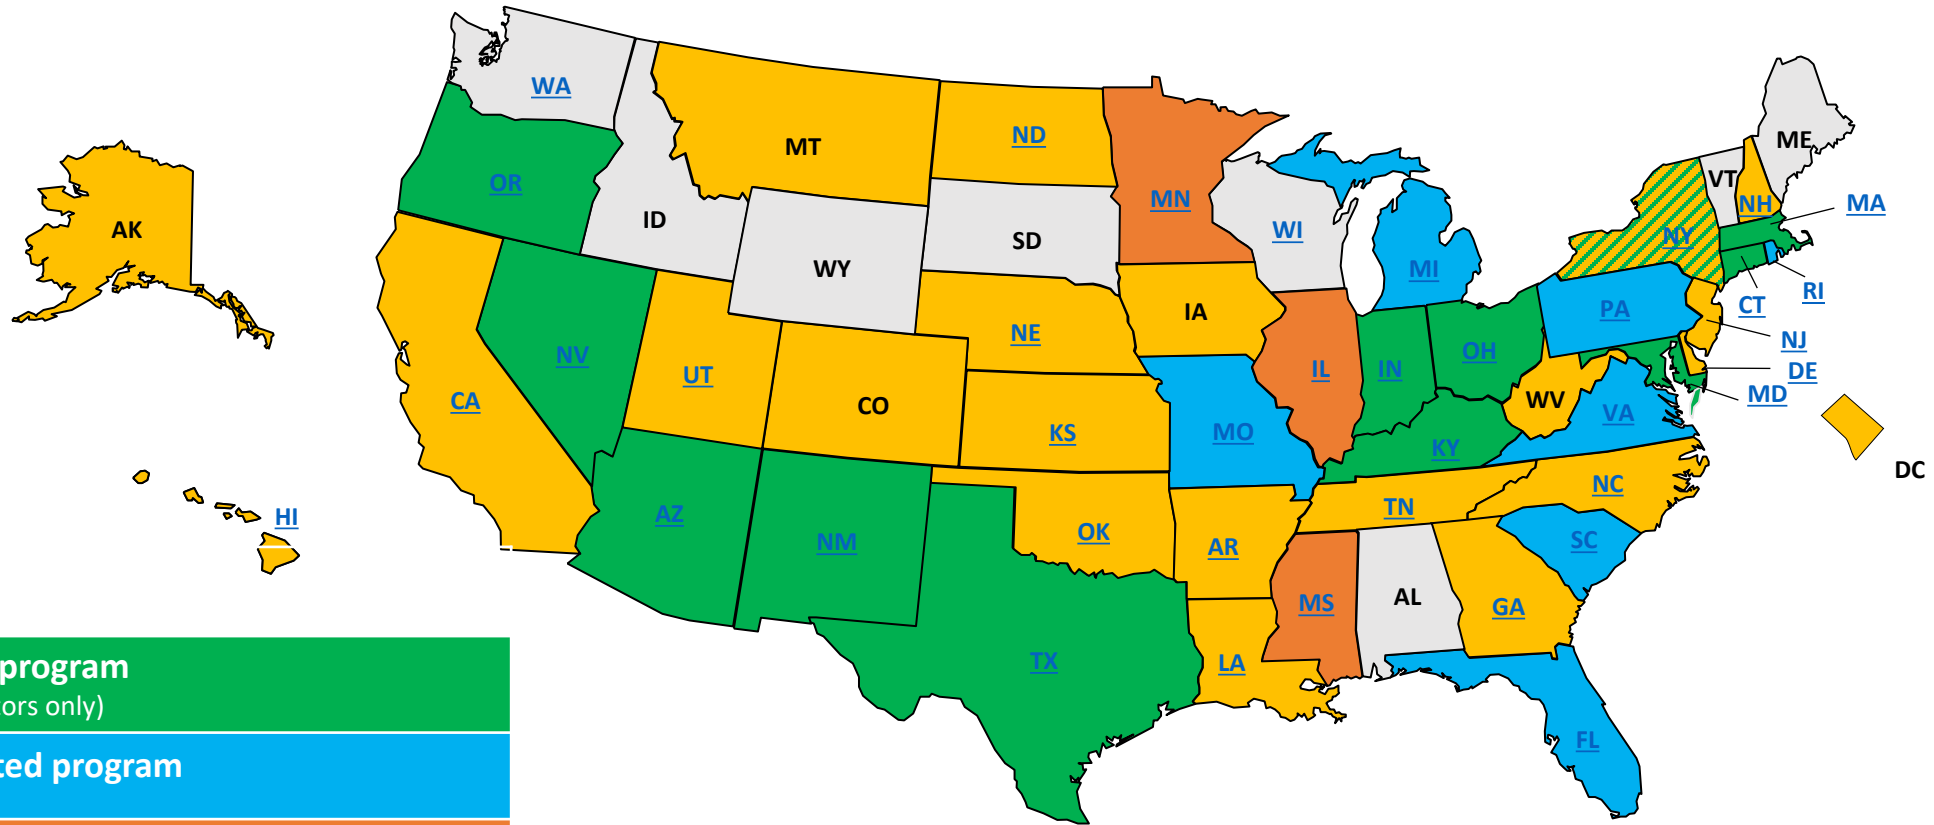

Ever-Changing Picture: State Approaches to CHW Certification

State-operated program

(NY for MCH navigators only)

Privately operated program

Program under development

Program under consideration

Updated May 2021